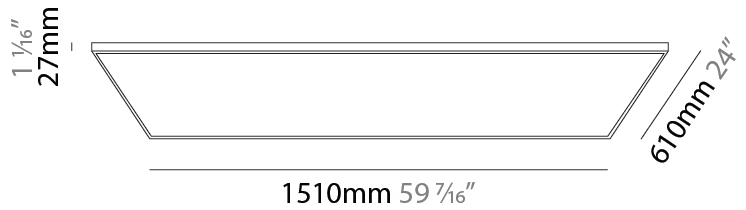

ELEGANT SURFACE

A52050- -

base number
Color   Finish
Temperature   Options

1. To build a product code in our configurator select the specify button on the base model # product page
2. To build a manual product code on this datasheet choose from the options listed below in blue font and add the suffix to the base model #

GENERAL

Series: Elegant
Brand: Ivela
Division: Architectural
Mounting Type: Surface
Mounting Location: Wall / Ceiling
Subcategory: Panels

PHYSICAL

Shape: Square
Length (mm): 1510
Length (in): 59 ⁷/₁₆
Width (mm): 910
Width (in): 35 ¹³/₁₆
Height (mm): 27
Height (in): 1 ¹/₁₆
Light Distribution: Direct
Diffuser: PMMA - Opal
Fixture Finish: WHI / BLK / GLD
Fixture Material: Aluminum

ELECTRICAL

Lamp Type: LED
Input Wattage (W): 60
Dimming: Tri-Mode (Non-Dimming and Phase Dimming (120Vac only) and 0-10V Dimming)
Driver Included: No
Driver Location: Remote
Driver Type: Constant Voltage - Universal
Driver Class: Class 2
Input Voltage (V): 120 - 277
Output Voltage (V): 24

LED

Color Temperature (°K): 2700 / 3000 / 4000
Max. Delivered Lumen (lm): 4320 / 4500 / 4770
Nominal Lumen (lm): 7200 / 7500 / 7950
CRI: >93 CRI
Lamp Life (hrs): 50000

OPTICAL

RATINGS AND CERTIFICATIONS

Certified By: CSA Certified to UL and CSA Standards
IP rating: IP20

PROJECT	_____
TYPE	_____
SPECIFIER	_____
QUANTITY	_____
DATE	_____