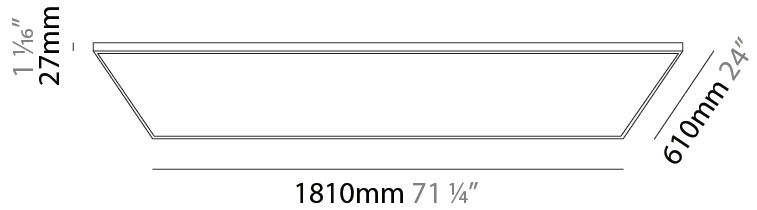

ELEGANT SURFACE

A52051-

base number   Color   Finish
Temperature   Options

1. To build a product code in our configurator select the specify button on the base model # product page
2. To build a manual product code on this datasheet choose from the options listed below in blue font and add the suffix to the base model #

GENERAL

Series: Elegant
Brand: Ivela
Division: Architectural
Mounting Type: Surface
Mounting Location: Wall / Ceiling
Subcategory: Panels

PHYSICAL

Shape: Square
Length (mm): 1810
Length (in): 71 1/4
Width (mm): 1110
Width (in): 43 11/16
Height (mm): 27
Height (in): 1 1/16
Light Distribution: Direct
Diffuser: PMMA - Opal
Fixture Finish: WHI / BLK / GLD
Fixture Material: Aluminum

ELECTRICAL

Lamp Type: LED
Input Wattage (W): 72
Dimming: Tri-Mode (Non-Dimming and Phase Dimming (120Vac only) and 0-10V Dimming)
Driver Included: No
Driver Location: Remote
Driver Type: Constant Voltage - Universal
Driver Class: Class 2
Input Voltage (V): 120 - 277
Output Voltage (V): 24

LED

Color Temperature (°K): 2700 / 3000 / 4000
Max. Delivered Lumen (lm): 4320 / 4500 / 4770
Nominal Lumen (lm): 7200 / 7500 / 7950
CRI: >93 CRI
Lamp Life (hrs): 50000

OPTICAL

RATINGS AND CERTIFICATIONS

Certified By: CSA Certified to UL and CSA Standards
IP rating: IP20

PROJECT	_____
TYPE	_____
SPECIFIER	_____
QUANTITY	_____
DATE	_____