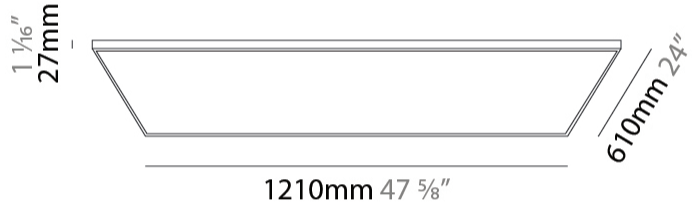

PROJECT	
TYPE	
SPECIFIER	
QUANTITY	
DATE	

ELEGANT SURFACE

A52049- -

base number
Color   Finish
Temperature   Options

1. To build a product code in our configurator select the specify button on the base model # product page
2. To build a manual product code on this datasheet choose from the options listed below in blue font and add the suffix to the base model #

GENERAL

Series: Elegant
Brand: Ivela
Division: Architectural
Mounting Type: Surface
Mounting Location: Wall / Ceiling
Subcategory: Panels

PHYSICAL

Shape: Square
Length (mm): 1210
Length (in): 47 ⁵/₈
Width (mm): 610
Width (in): 1 ¹/₁₆
Height (mm): 27
Height (in): 1 ¹/₁₆
Light Distribution: Direct
Diffuser: PMMA - Opal
Fixture Finish: WHI / BLK / GLD
Fixture Material: Aluminum

ELECTRICAL

Lamp Type: LED
Input Wattage (W): 48
Dimming: Tri-Mode (Non-Dimming and Phase Dimming (120Vac only) and 0-10V Dimming)
Driver Included: No
Driver Location: Remote
Driver Type: Constant Voltage - Universal
Driver Class: Class 2
Input Voltage (V): 120 - 277
Output Voltage (V): 24

LED

Color Temperature (°K): 2700 / 3000 / 4000
Max. Delivered Lumen (lm): 3456 / 3600 / 3816
Nominal Lumen (lm): 5760 / 6000 / 6360
CRI: >93 CRI
Lamp Life (hrs): 50000

OPTICAL

RATINGS AND CERTIFICATIONS

Certified By: CSA Certified to UL and CSA Standards
IP rating: IP20