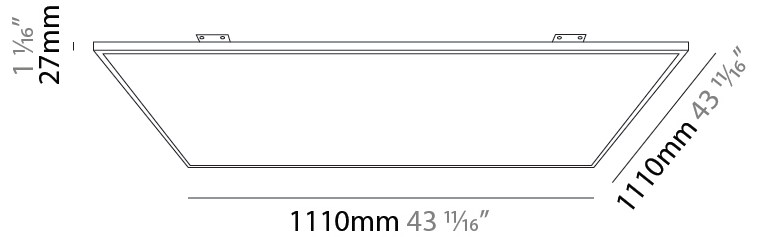

ELEGANT RECESSED

A56190-

base number
Color   Finish
Temperature   Options

1. To build a product code in our configurator select the specify button on the base model # product page
2. To build a manual product code on this datasheet choose from the options listed below in blue font and add the suffix to the base model #

GENERAL

Series: Elegant
Brand: Ivela
Division: Architectural
Mounting Type: Recessed
Mounting Location: Ceiling
Subcategory: Panels

PHYSICAL

Shape: Square
Length (mm): 1110
Length (in): 43 ¹¹/₁₆
Width (mm): 1110
Width (in): 43 ¹¹/₁₆
Height (mm): 27
Height (in): 1 ¹/₁₆
Light Distribution: Direct
Diffuser: PMMA - Opal
Fixture Finish: WHI / BLK / GLD
Fixture Material: Aluminum

ELECTRICAL

Lamp Type: LED
Input Wattage (W): 80
Dimming: Tri-Mode (Non-Dimming and Phase Dimming (120Vac only) and 0-10V Dimming)
Driver Included: No
Driver Location: Remote
Driver Type: Constant Voltage - Universal
Driver Class: Class 2
Input Voltage (V): 120 - 277
Output Voltage (V): 24

LED

Color Temperature (°K): 2700 / 3000 / 4000
Max. Delivered Lumen (lm): 6336 / 6600 / 6996
Nominal Lumen (lm): 10560 / 11000 / 11660
CRI: >93 CRI
Lamp Life (hrs): 50000

OPTICAL

RATINGS AND CERTIFICATIONS

Certified By: CSA Certified to UL and CSA Standards
IP rating: IP20

PROJECT
TYPE
SPECIFIER
QUANTITY
DATE